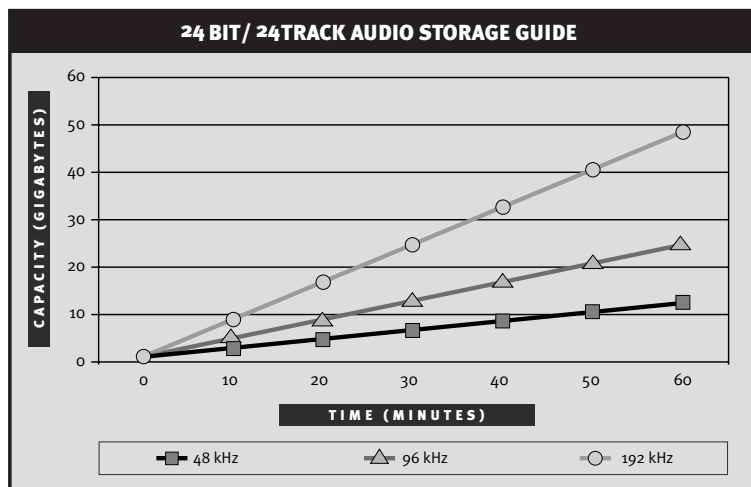

* Be careful not to underestimate your needs. For maximum performance you should use a drive at least 30% larger than your estimated need. This ensures that you have the room necessary for operating overhead and extra files generated during mixing and editing. Please note: This chart illustrates the capacities required for specific bit depths, sample rates and track counts. The ability to achieve higher track counts is dependent on your DAW.